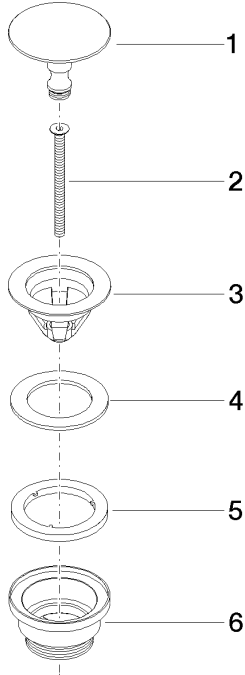

10 126 970

Fits: IMO, LULU, MADISON, MEM, TARA,
CL.1, LISSÉ, VAIA, META, CYO

	Platinum	10 126 970-08
	Chrome	10 126 970-00
	Brushed Platinum	10 126 970-06
	Durabrand (23kt Gold)	10 126 970-09
	Dark Chrome	10 126 970-19
	Light Gold	10 126 970-26
	Brushed Light Gold	10 126 970-27
	Brushed Durabrand (23kt Gold)	10 126 970-28
	Matte Black	10 126 970-33
	Brushed Bronze	10 126 970-42
	Brushed Champagne (22kt Gold)	10 126 970-46
	Champagne (22kt Gold)	10 126 970-47
	Brushed Chrome	10 126 970-93
	Brushed Dark Platinum	10 126 970-99

Basin Waste without press-closing 1 1/4" - Platinum

IMO

10 126 970

Only suitable for sinks without an overflow.

10 126 970

mm [inches]

10 126 970

Parts for other finishes can be found here: [Chrome](#)

Spare parts list

No.	Item Number	Name	Quantity used	Delivery time
1	09 31 20 097-08	plug	1	60
2	09 30 30 179 90	screw	1	2
3	09 11 01 038-08	cup	1	40
4	09 14 05 061 90	seal	1	2
5	09 14 03 153 90	seal	1	2
6	09 11 10 156-08	connection	1	60